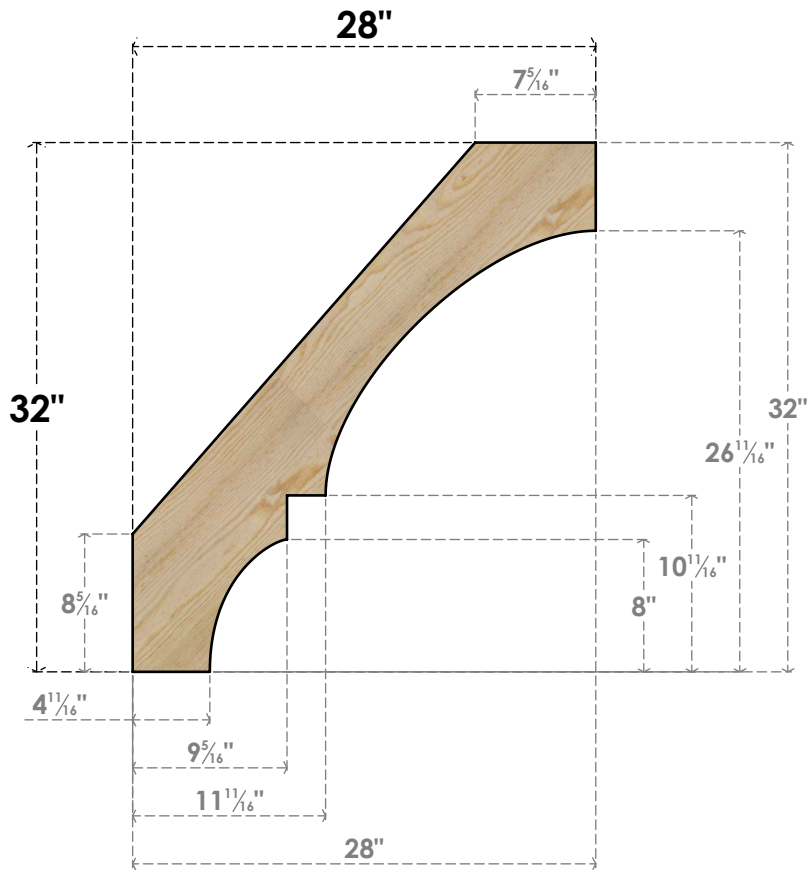

# BRC06X28X32BOA00RDF

6"W X 28"D X 32"H BALBOA ROUGH SAWN BRACE, DOUGLAS FIR

**SIDE**

**FRONT**

EKENA MILLWORK  
2300 WEST MAIN ST.  
CLARKSVILLE, TX 75426  
TOLL FREE: 866-607-0453  
WWW.EKENAMILLWORK.COM

**NOTES**

1. INSTALLATION TO BE COMPLETED IN ACCORDANCE WITH MANUFACTURER'S SPECIFICATIONS.
2. DRAWING MAY NOT BE TO SCALE
3. THIS DRAWING IS INTENDED FOR DESIGN AND PLANNING PURPOSES ONLY.
4. ALL INFORMATION CONTAINED HEREIN WAS CURRENT AT THE TIME OF DEVELOPMENT BUT MUST BE REVIEWED AND APPROVED BY THE PRODUCT MANUFACTURER TO BE CONSIDERED ACCURATE.
5. PRODUCTS ARE NOT KILN DRIED. THIS ITEM IS UNIQUE AND WILL CONTAIN THE NATURAL VARIATIONS THAT THE WOOD SPECIES OFFERS. THIS MAY RESULT IN VARIATIONS UP TO 1/4"