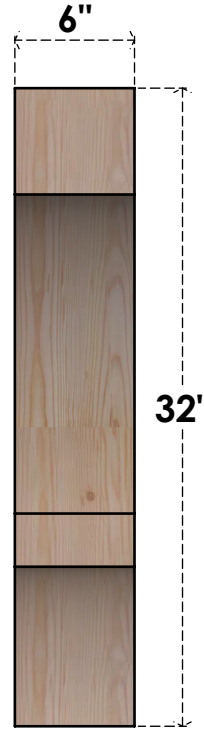

# BRC06X28X32BOA00RDF

6"W X 28"D X 32"H BALBOA ROUGH SAWN BRACE, DOUGLAS FIR

**SIDE**

**FRONT**

EKENA MILLWORK  
2300 WEST MAIN ST.  
CLARKSVILLE, TX 75426  
TOLL FREE: 866-607-0453  
WWW.EKENAMILLWORK.COM

**NOTES**

1. INSTALLATION TO BE COMPLETED IN ACCORDANCE WITH MANUFACTURER'S SPECIFICATIONS.
2. DRAWING MAY NOT BE TO SCALE
3. THIS DRAWING IS INTENDED FOR DESIGN AND PLANNING PURPOSES ONLY.
4. ALL INFORMATION CONTAINED HEREIN WAS CURRENT AT THE TIME OF DEVELOPMENT BUT MUST BE REVIEWED AND APPROVED BY THE PRODUCT MANUFACTURER TO BE CONSIDERED ACCURATE.
5. PRODUCTS ARE NOT KILN DRIED. THIS ITEM IS UNIQUE AND WILL CONTAIN THE NATURAL VARIATIONS THAT THE WOOD SPECIES OFFERS. THIS MAY RESULT IN VARIATIONS UP TO 1/4"